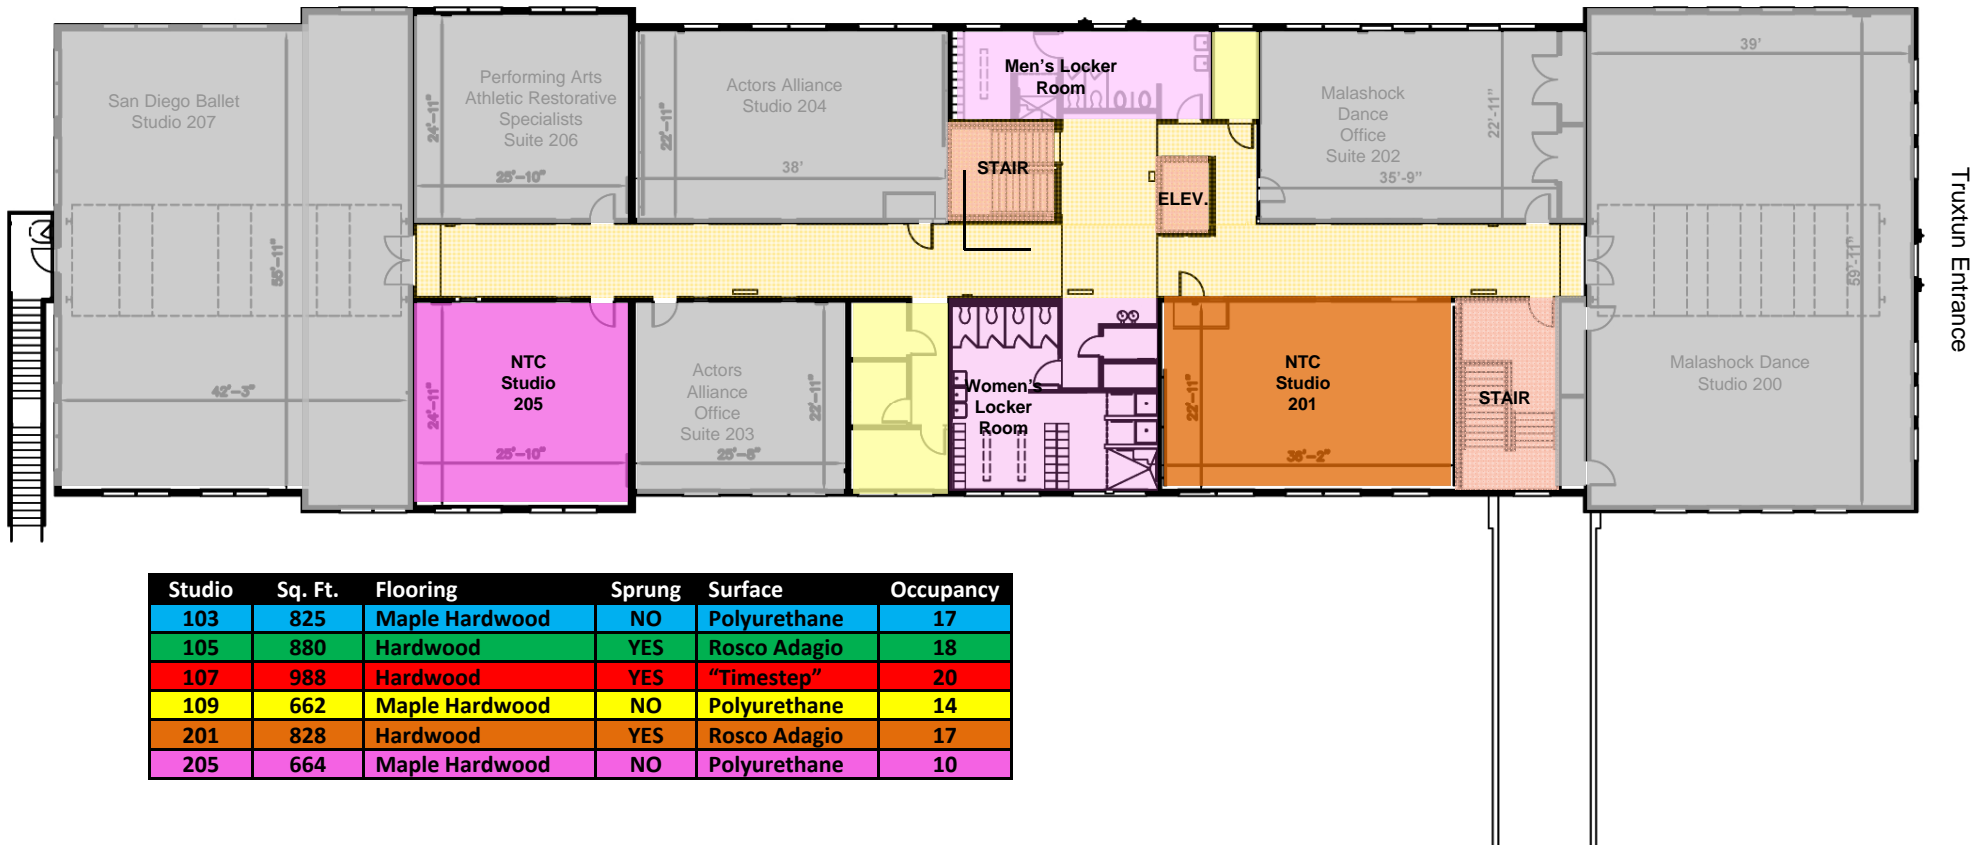

Dewey Entrance

Studio	Sq. Ft.	Flooring	Sprung	Surface	Occupancy
103	825	Maple Hardwood	NO	Polyurethane	17
105	880	Hardwood	YES	Rosco Adagio	18
107	988	Hardwood	YES	"Timestep"	20
109	662	Maple Hardwood	NO	Polyurethane	14
201	828	Hardwood	YES	Rosco Adagio	17
205	664	Maple Hardwood	NO	Polyurethane	10